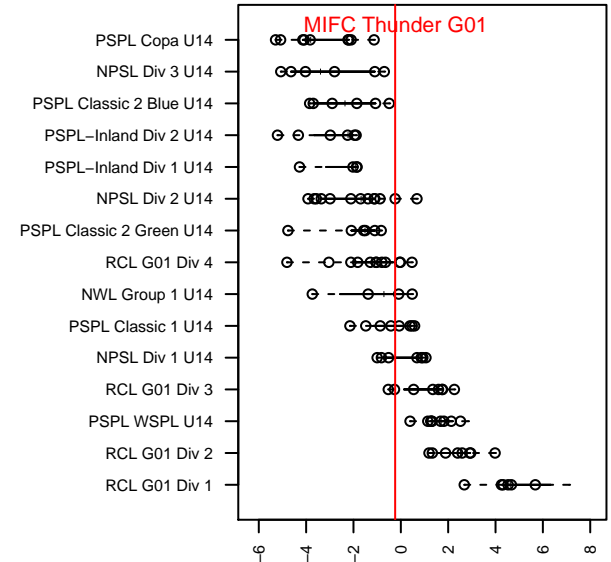

MIFC Thunder G01

Mercer Island FC
 Mercer Island, WA
 G01 total strength=1098
 attack=3.92 defense=2.01
 fall league = NPSL Div 2 U14
 spr league = Spr NPSL Div 2 U14
 notes= Cleator-Sandwith 2014-5

alt names used:

Venues played:
 2015 Starfire Spring Classic GU14
 2015 Crossfire Select GU14 Silver
 2015 NPSL Division 2 U14
 2015 Founders Cup G01
 2015 Spr NPSL Division 2 U14

MIFC Thunder G01
 Dots are actual minus expected GF (blue circles) and GA (red triangles).
 Blue line is smoothed change in attack strength. Red is smoothed change in defense strength.

**attack and defense variance (black dot)
relative to other teams
and top 10 in region**

**attack and defense rating
relative to others at age
and all opponents in last 13 months**

Performance relative to 13 month average